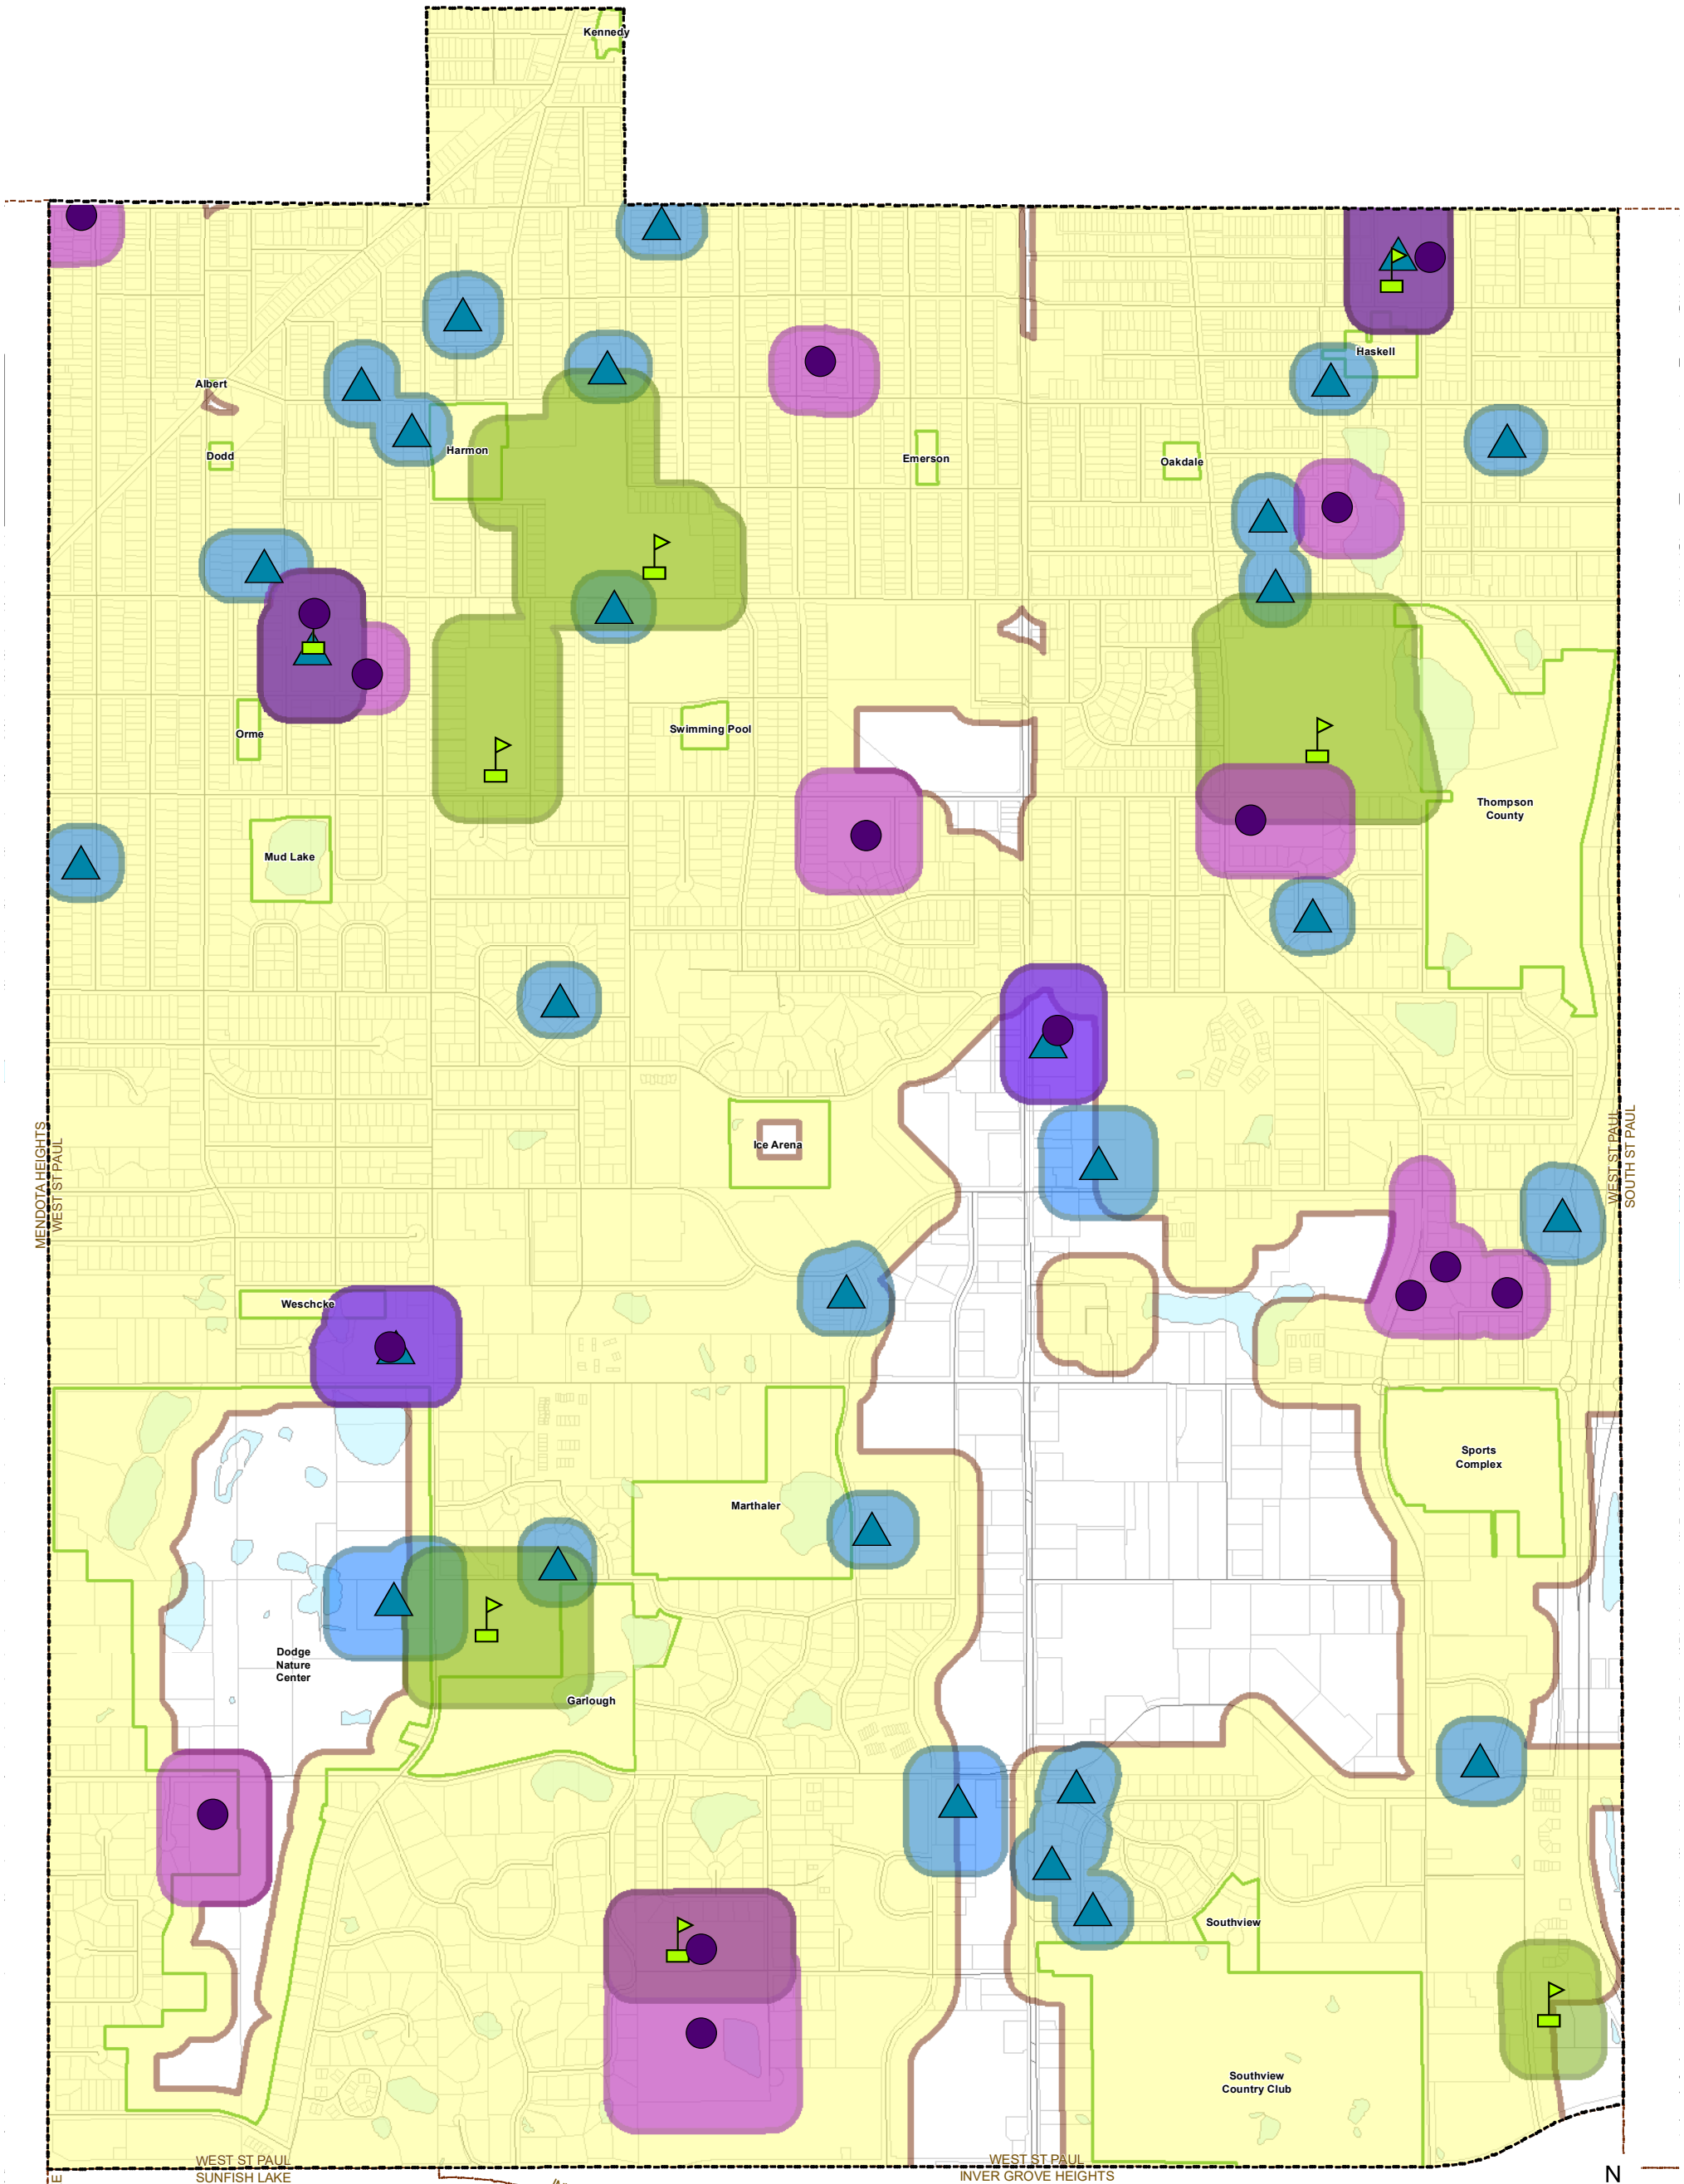

800' Buffers Around Schools, Churches, Daycares and Areas Zoned Residential - 2021

	Schools		School Parcels with 800' Buffer
	Churches		Church Parcels with 800' Buffer
	Daycare Facilities		Daycare Parcels with 800' Buffer
			Parcels Zoned Residential with 800' Buffer

Map dated April 2021
Prepared by the Dakota
County Office of GIS

200' Buffers Around Schools, Churches, Daycares and Areas Zoned Residential - 2021

	Schools		School Parcels with 200' Buffer
	Churches		Church Parcels with 200' Buffer
	Daycare Facilities		Daycare Parcels with 200' Buffer
			Parcels Zoned Residential with 200' Buffer

Map dated April 2021
 Prepared by the Dakota
 County Office of GIS