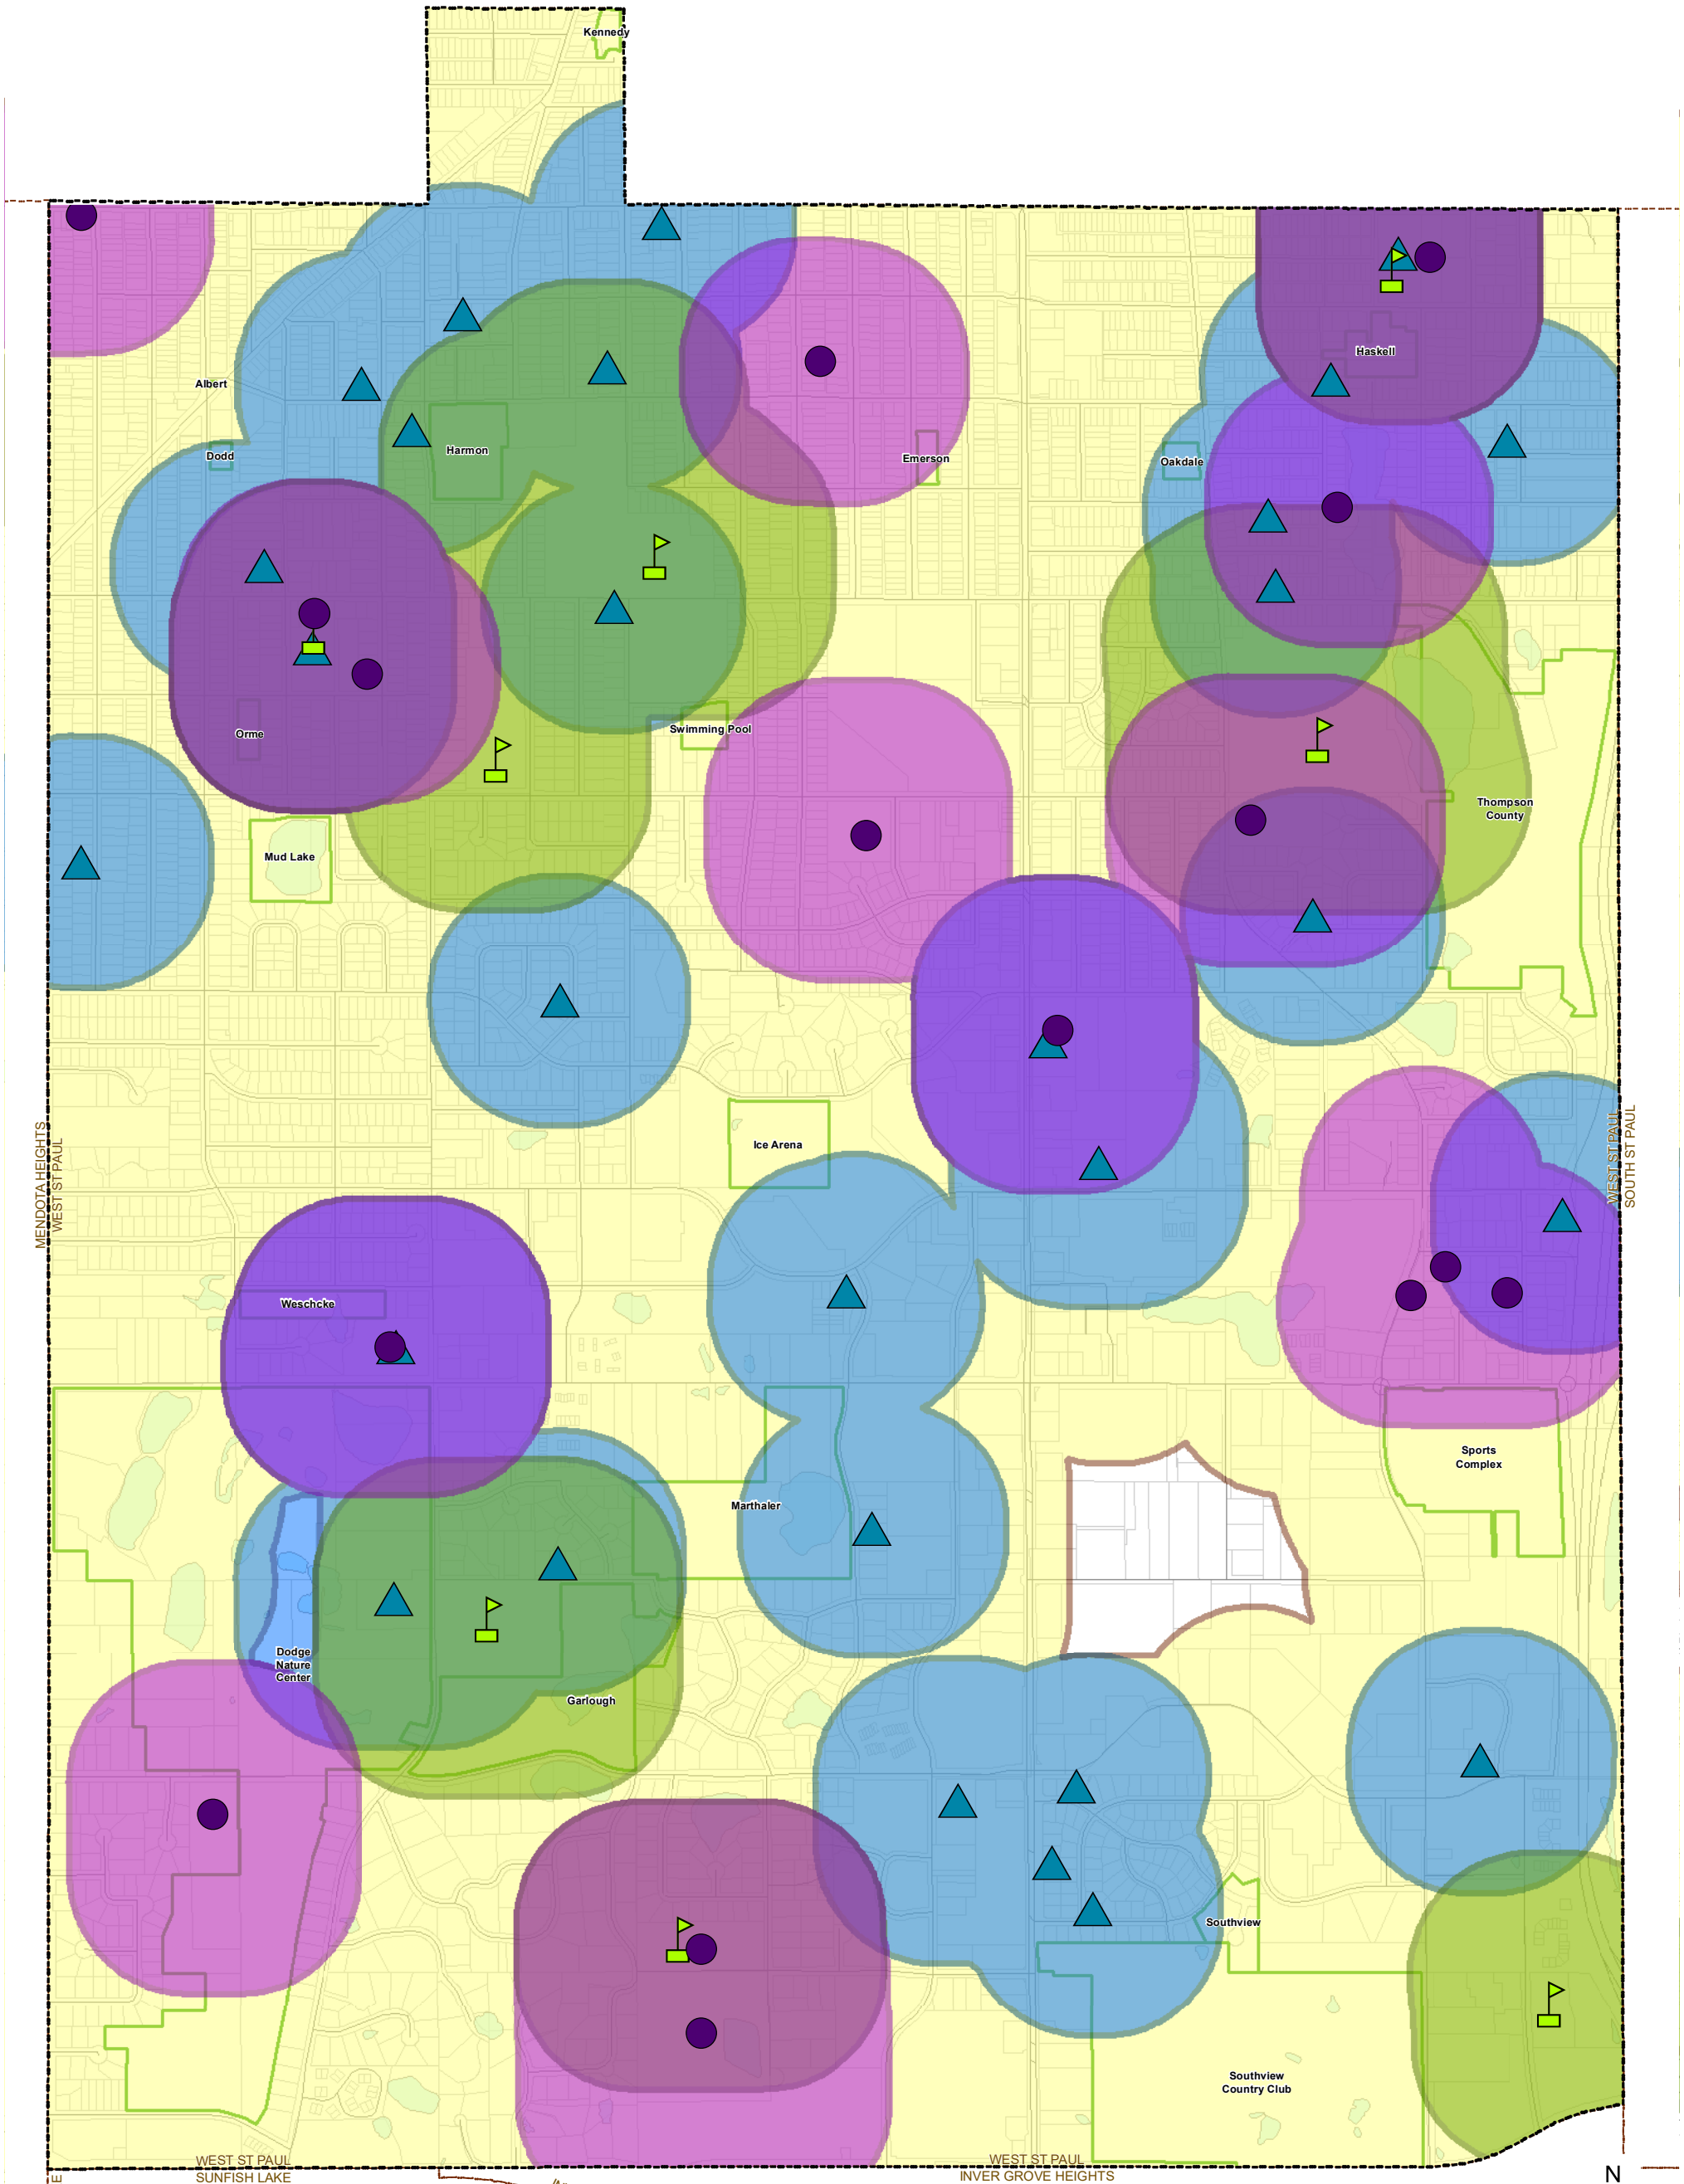

800' Buffers Around Schools, Churches, Daycares and Areas Zoned Residential - 2021

	Schools		School Parcels with 800' Buffer
	Churches		Church Parcels with 800' Buffer
	Daycare Facilities		Daycare Parcels with 800' Buffer
			Parcels Zoned Residential with 800' Buffer

Map dated April 2021
Prepared by the Dakota
County Office of GIS

200' Buffers Around Schools, Churches, Daycares and Areas Zoned Residential - 2021

	Schools		School Parcels with 200' Buffer
	Churches		Church Parcels with 200' Buffer
	Daycare Facilities		Daycare Parcels with 200' Buffer
			Parcels Zoned Residential with 200' Buffer

Map dated April 2021
 Prepared by the Dakota
 County Office of GIS