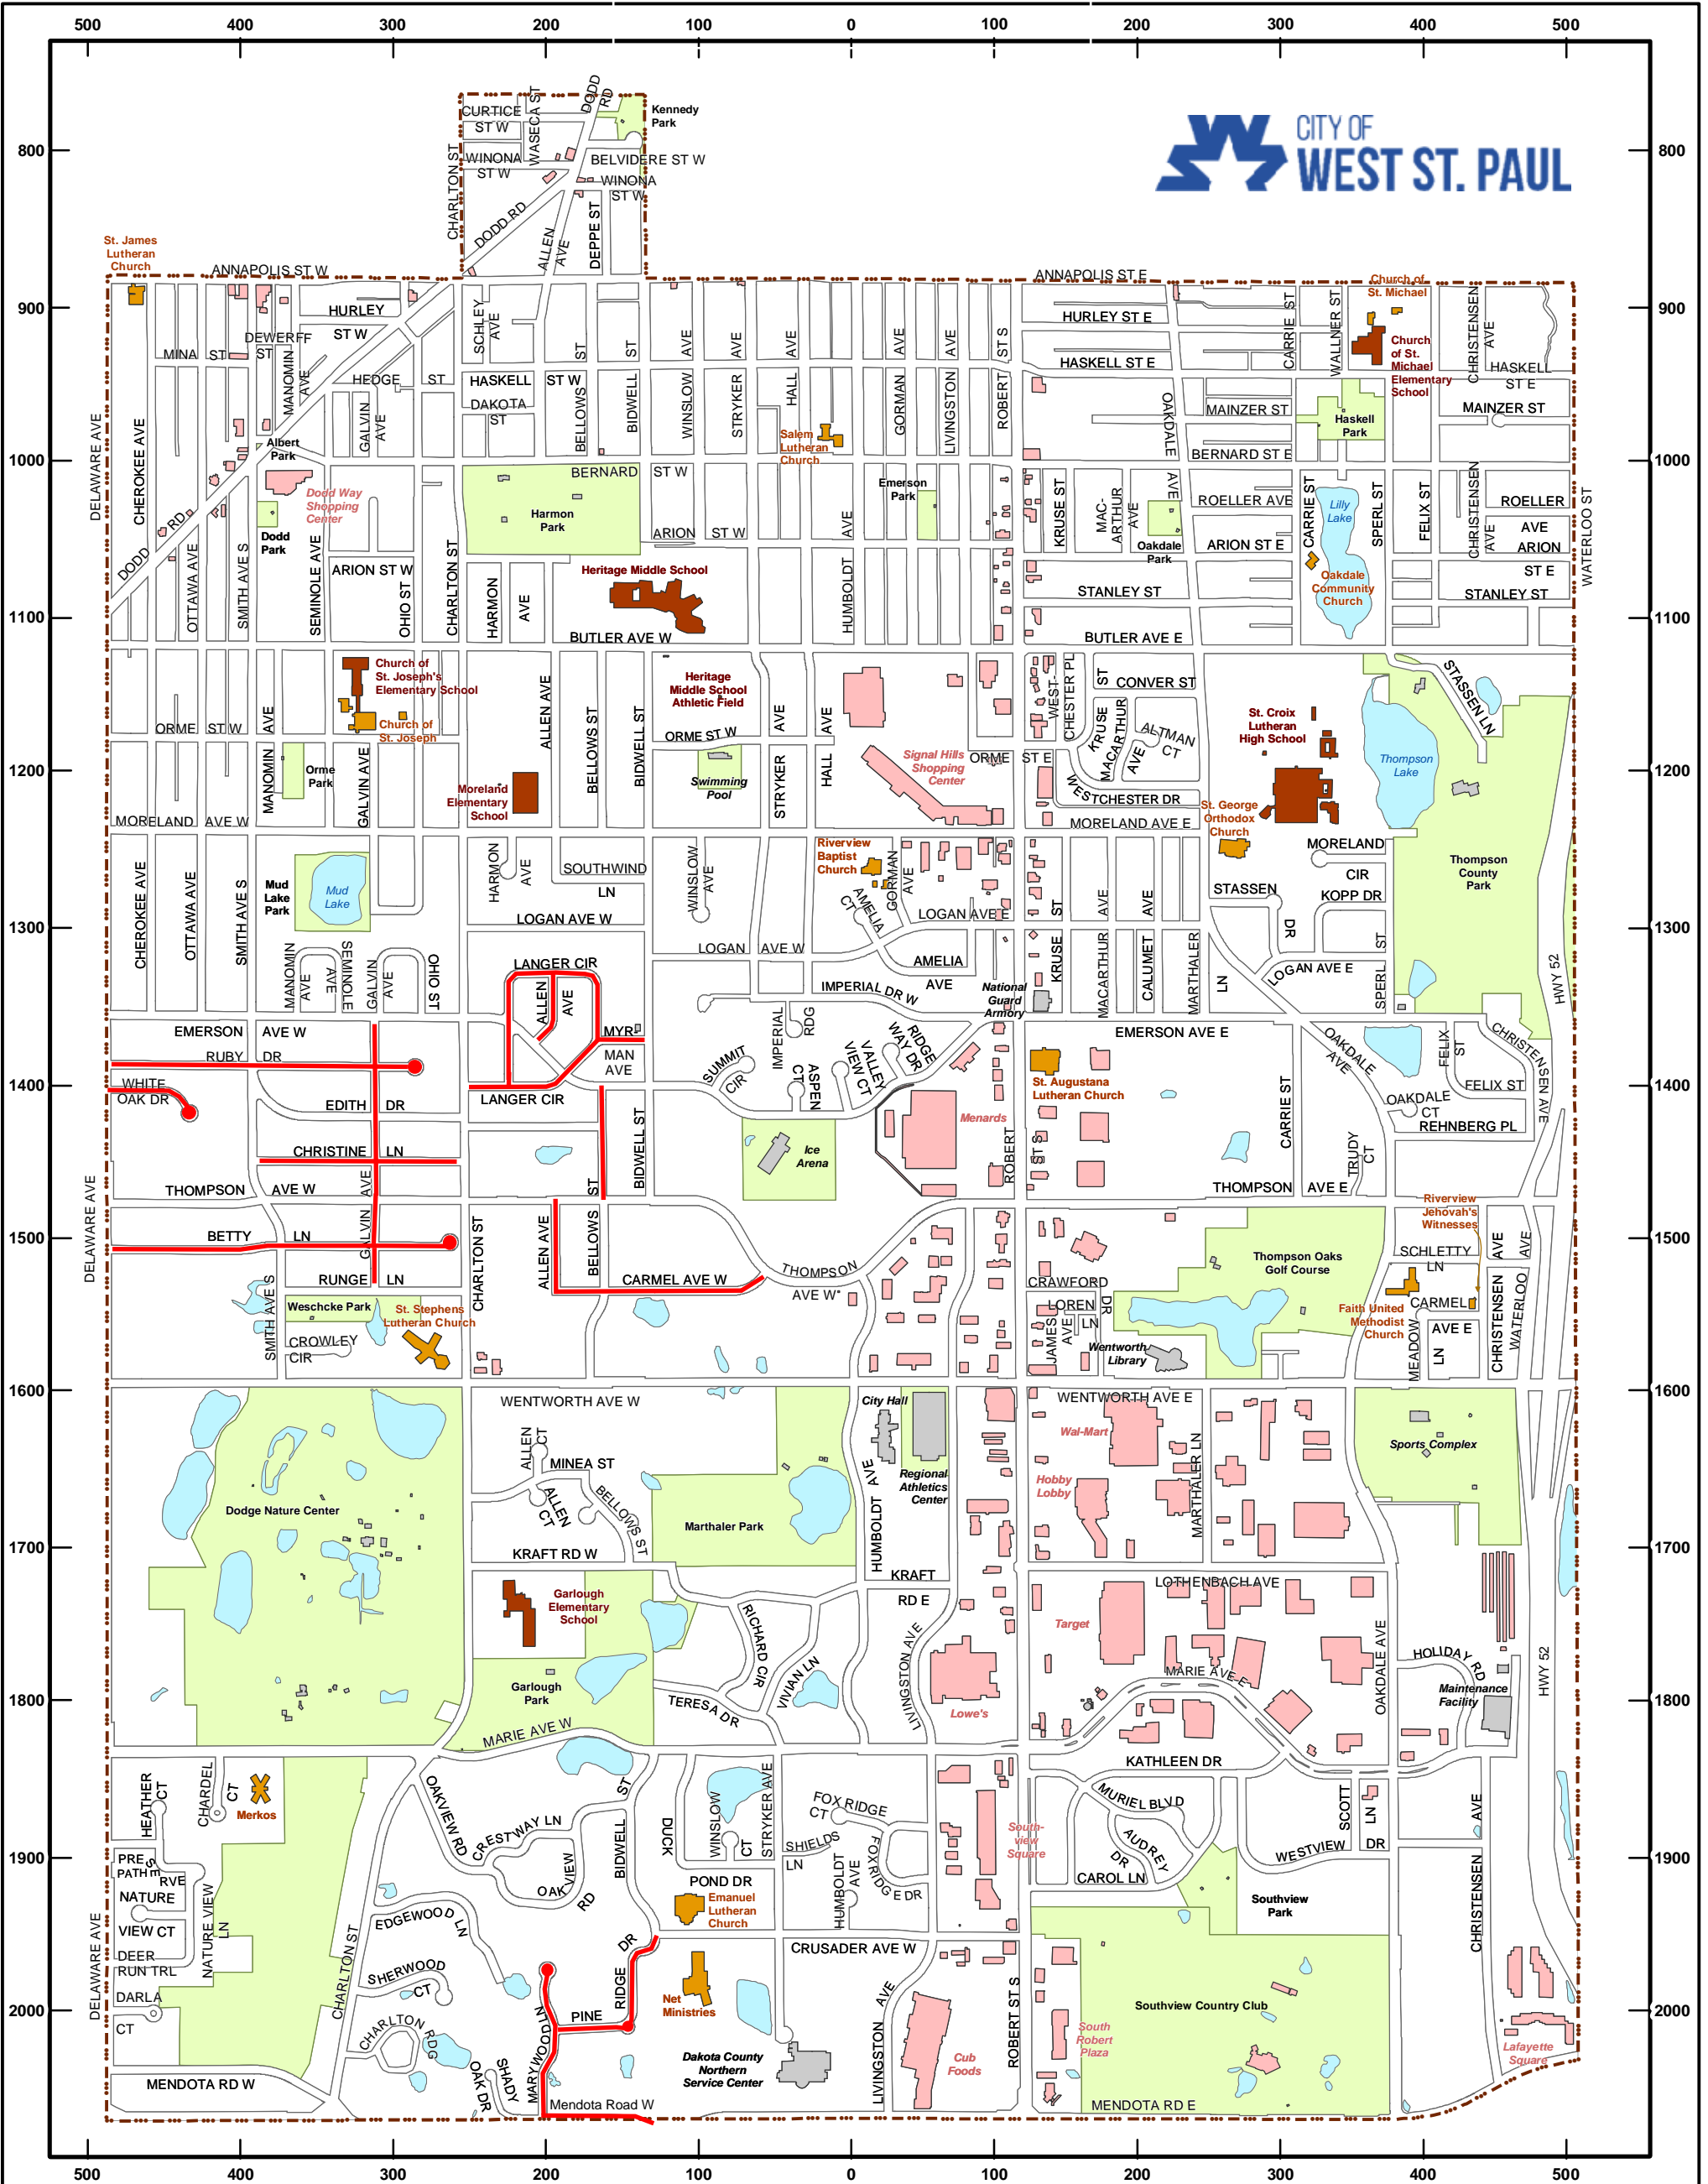

2023 M&O Map

Map Dated February, 2020