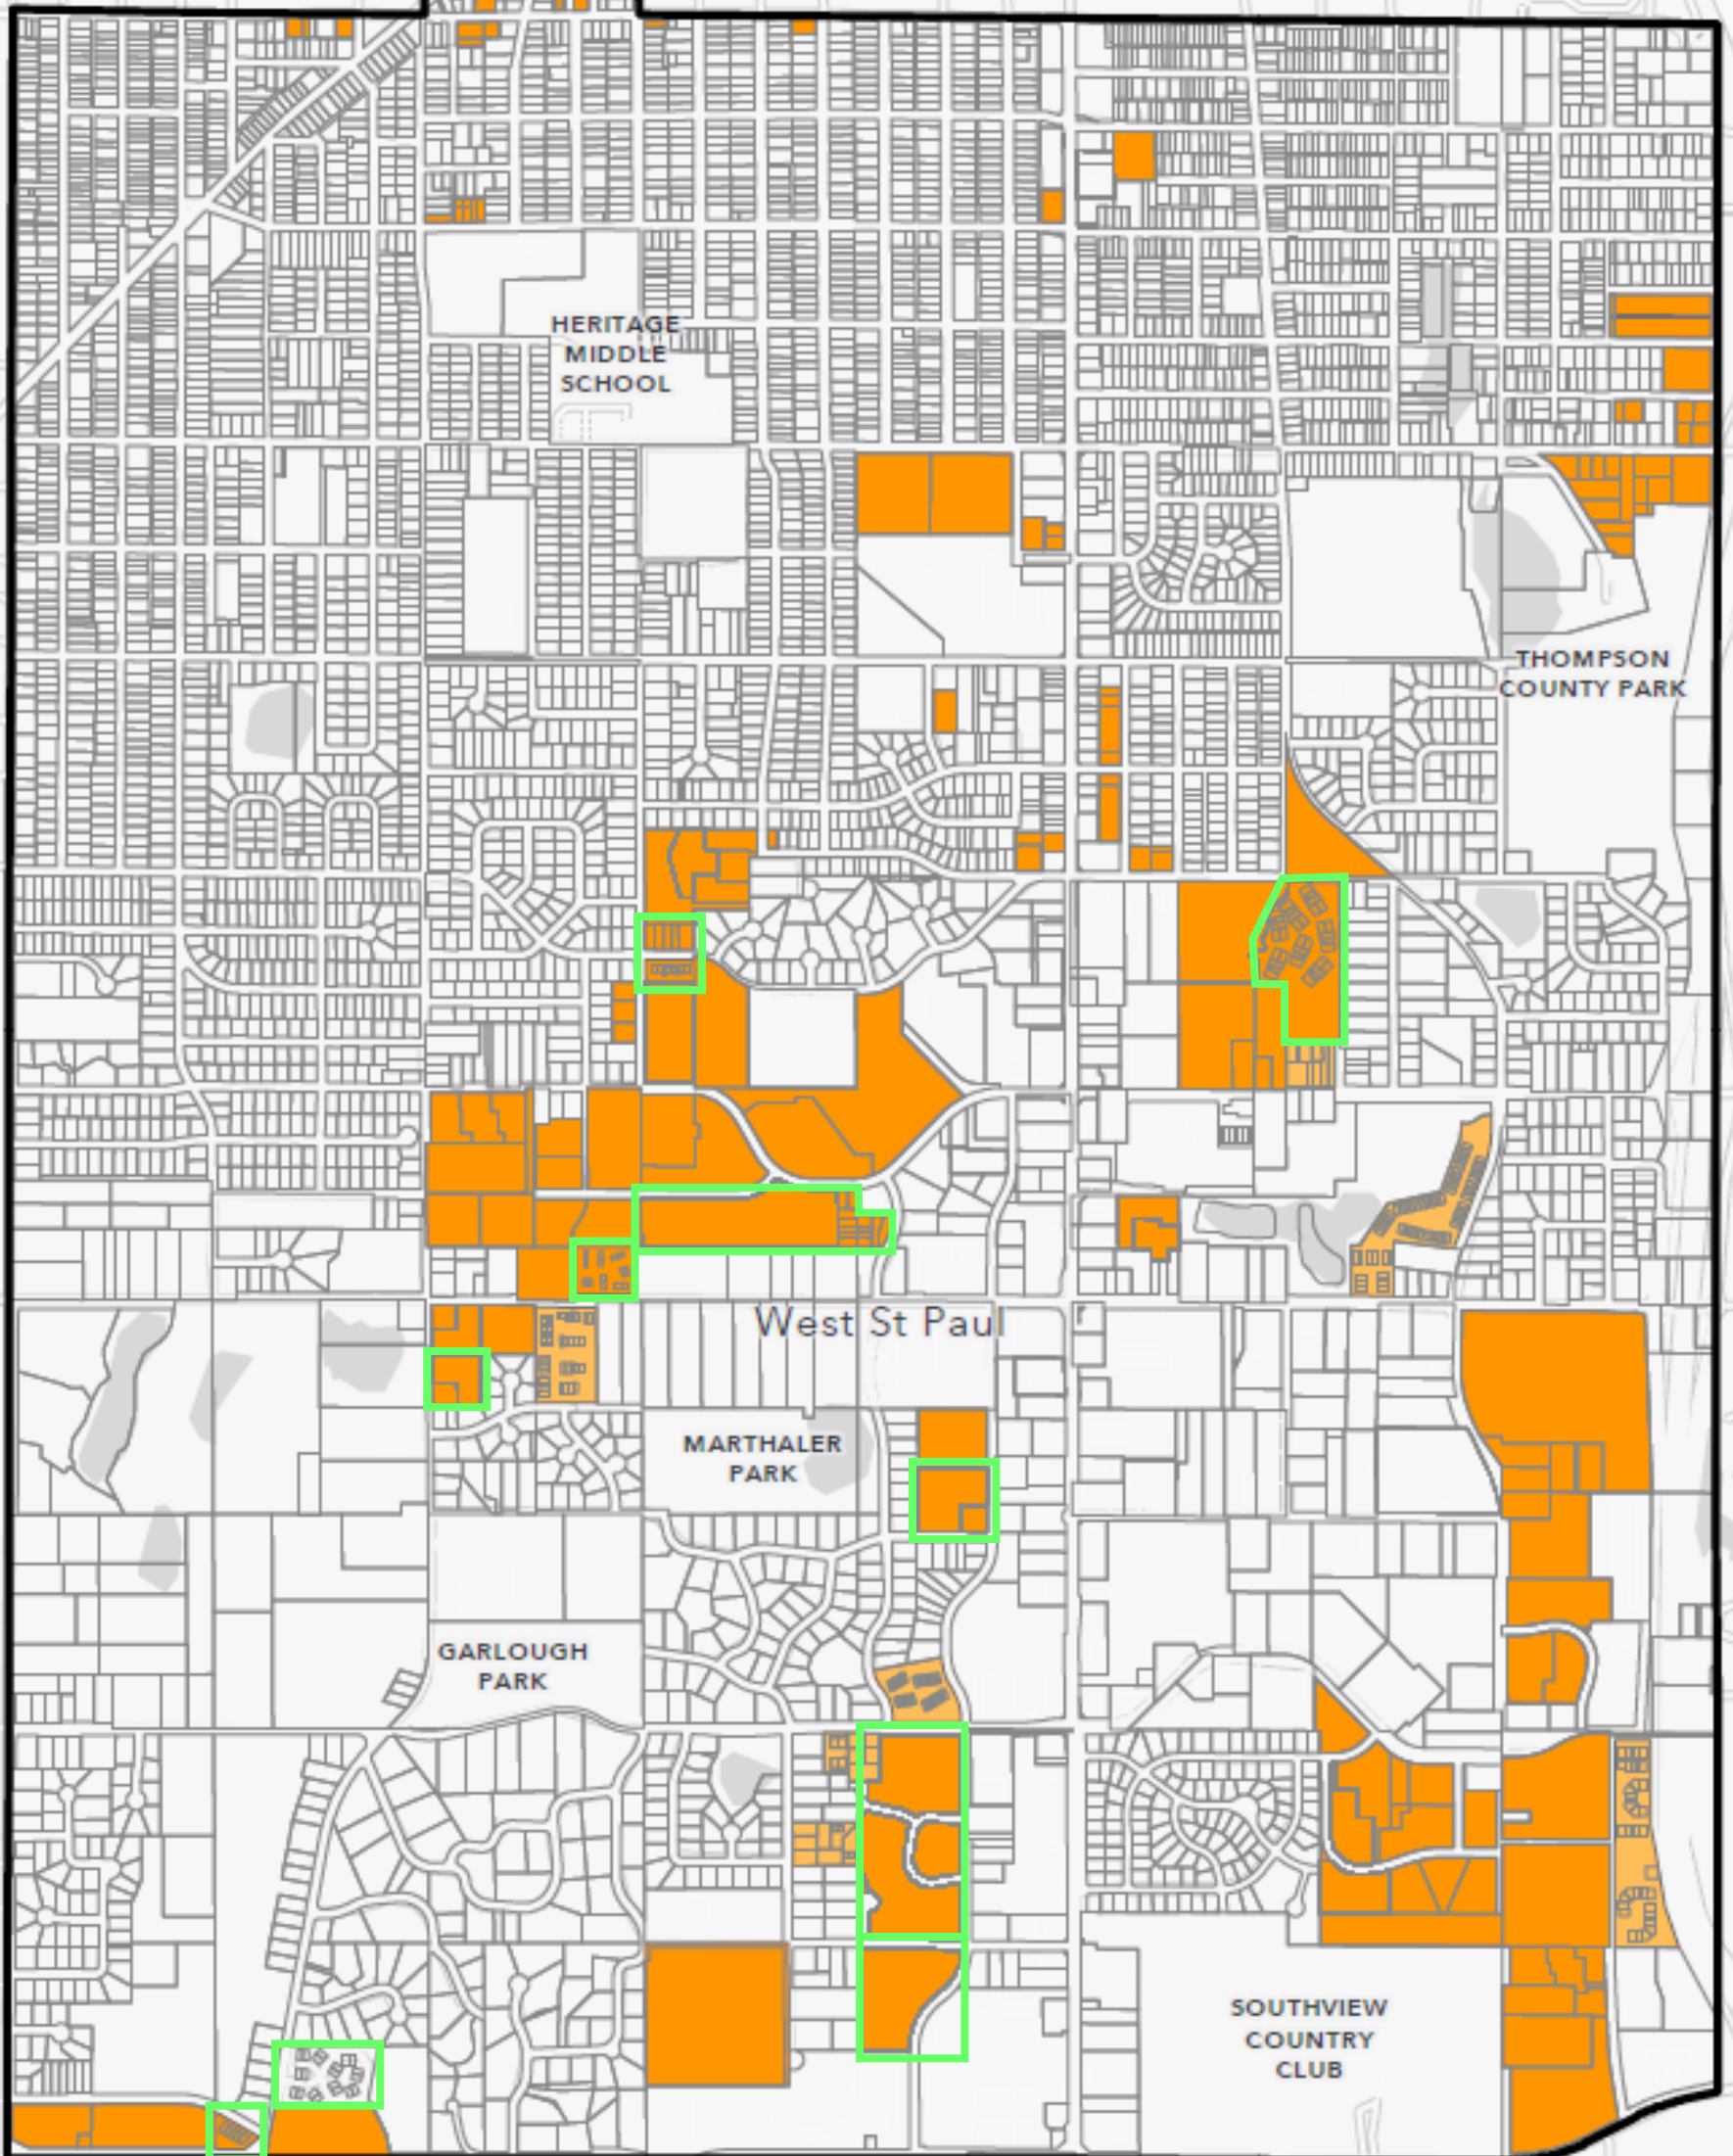

### Zoning Districts

R-3 - Townhouse Residential

R-4 - Multiple Family Residential

HERITAGE  
MIDDLE  
SCHOOL

THOMPSON  
COUNTY PARK

West St Paul

MARTHALER  
PARK

GARLOUGH  
PARK

SOUTHVIEW  
COUNTRY  
CLUB

BLEY  
OOL