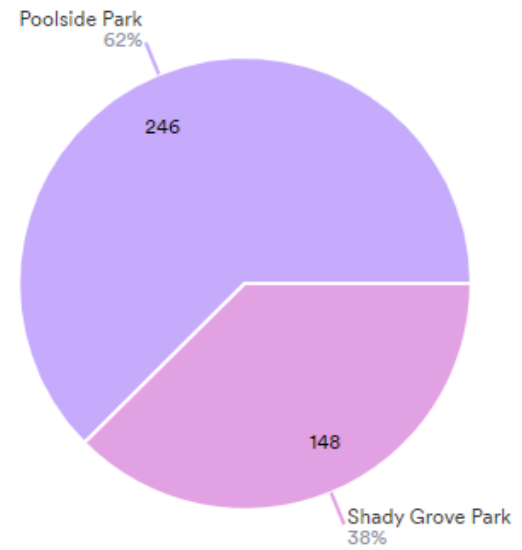

Park Naming Survey

Oakdale Ave / Butler Ave Park Name Options

394 Responses

● Art Park ● Unity Park ● Imagination Park

Park Near City Pool Name Options

394 Responses

● Poolside Park ● Shady Grove Park