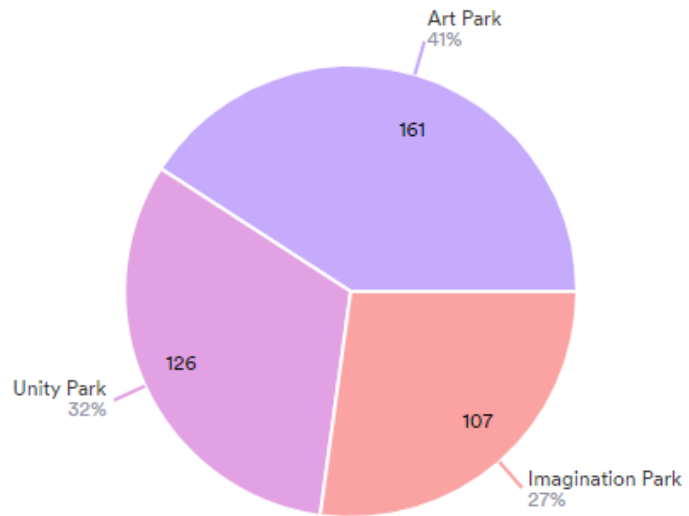

Park Naming Survey

Oakdale Ave / Butler Ave Park Name Options

394 Responses

● Art Park ● Unity Park ● Imagination Park

Park Near City Pool Name Options

394 Responses

● Poolside Park ● Shady Grove Park