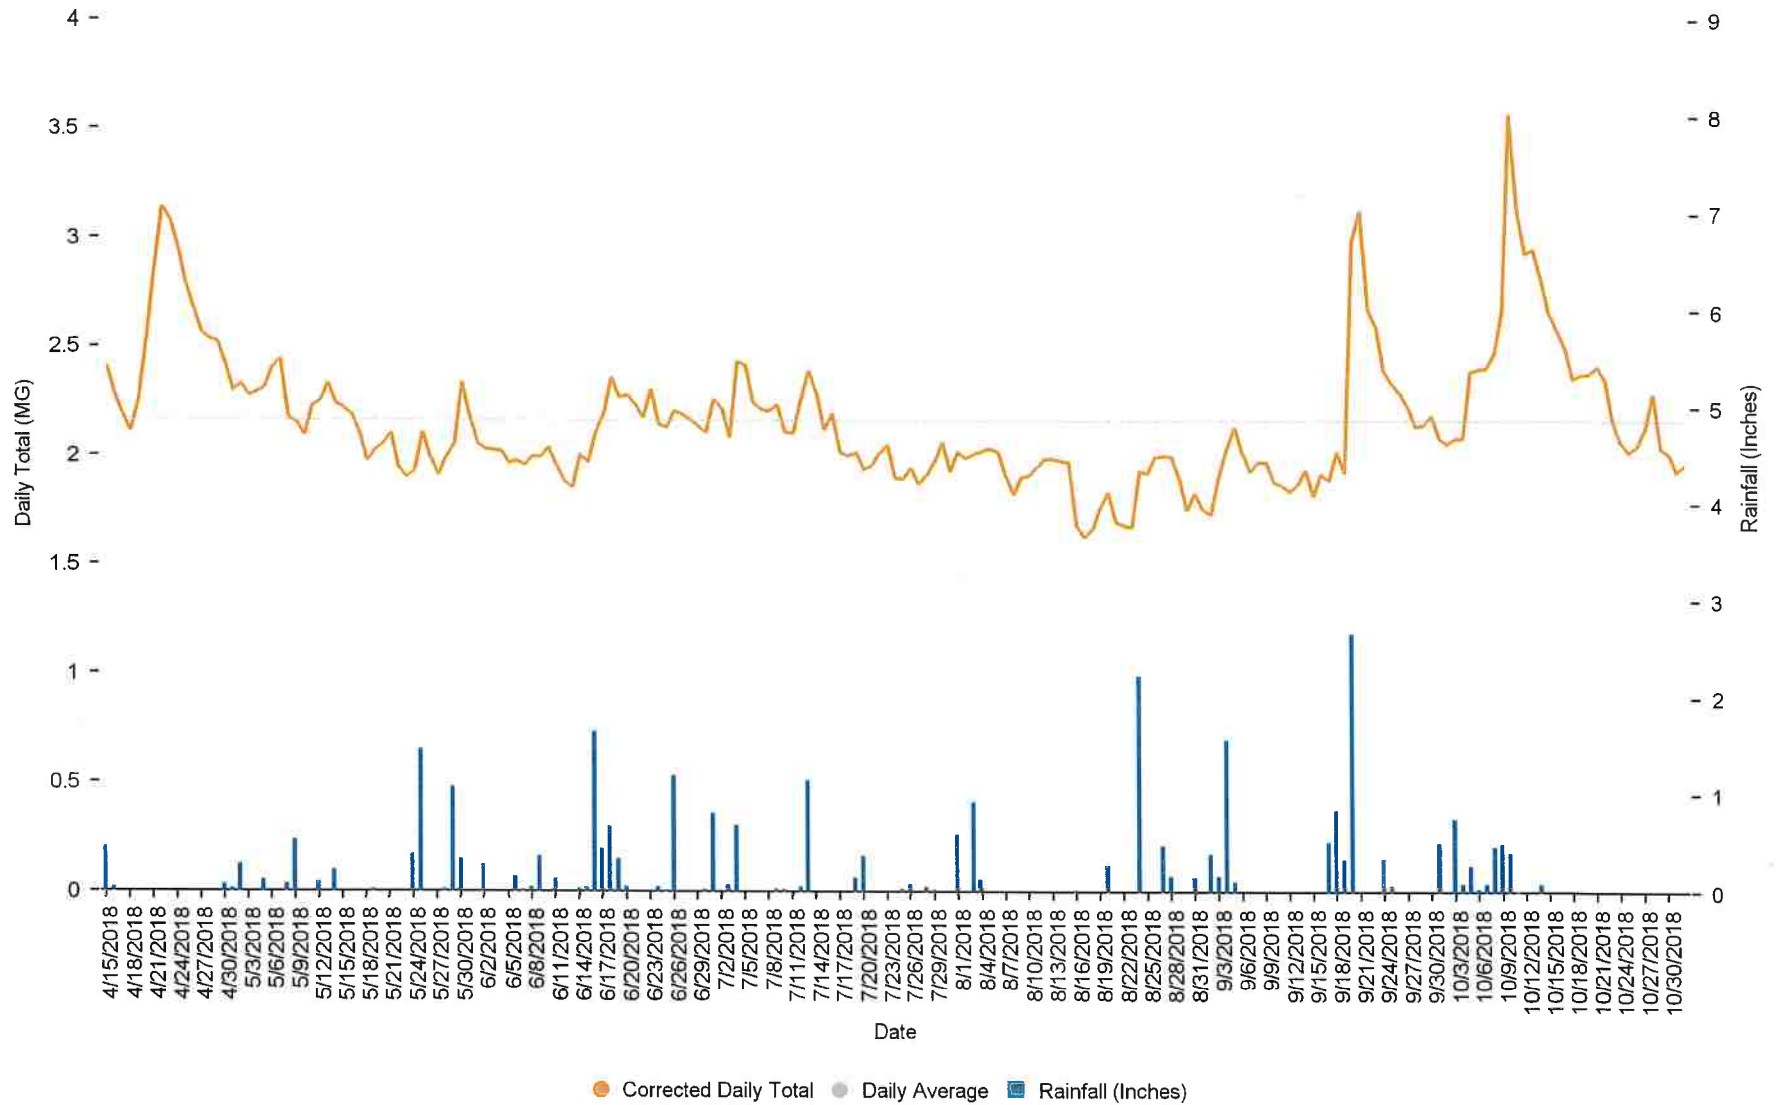

Community Daily Total for West St. Paul

The Metropolitan Council, nor its Consultants, makes no representations or warranties, express or implied, with respect to the reuse of the data provided herewith, regardless of its format or the means of its transmission. There is no guarantee or representation to the user as to the accuracy, currency, suitability, or reliability of this data for any purpose. The user accepts the data "as is", and assumes all risks associated with its use. By acceptance of this data, the user agrees not to transmit this data or provide access to it or any part of it to another party unless the user shall include with the data a copy of this disclaimer. The Metropolitan Council, nor its Consultants, assumes any responsibility for actual, incidental, or consequential damage incurred as a result of any user's reliance on this data.